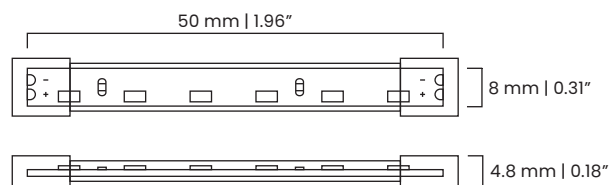

# SL4 - Outdoor Diffusion LED Strip

<b>50,000 HRS</b> LAMP LIFE	<b>24 V DC</b> POWER INPUT	<b>10 W/M (3W/FT)</b> LED WATTS	<b>IP67</b> IP RATING	<b>91+</b> CRI
--------------------------------	-------------------------------	------------------------------------	--------------------------	-------------------

## Description

Diffusion SL4-Outdoor is a flexible 8 mm wide side mount linear LED strip. It is only available in custom cut that can be cut every 6 LEDs (50 mm or 2 in).

*Custom lengths available upon request\**

## Specifications

<b>WATTAGE</b>	10 W/m (3W/ft)	<b>ENVIRONMENT</b>	Sauna Approved
<b>VOLTAGE</b>	24 Volts DC	<b>OPERATING TEMP</b>	-40°C to -120°C
<b>ROLL LENGTH</b>	Custom Cut Only	<b>CUTTING POINT</b>	2 in
<b>DIMMABLE</b>	Yes	<b>IP RATING</b>	IP67
<b>LAMP LIFE</b>	50,000 hrs LM-80	<b>CERTIFICATE</b>	cUL Listed   E486690
<b>CRI</b>	91 + CRI	<b>WARRANTY</b>	5 Year Warranty

## Ordering Information

<b>ORDERING CODE</b>	<b>LENGTH</b>	<b>VOLTAGE</b>	<b>KELVIN</b>
SL4 - OUT	XX <small>CUSTOM CUT ONLY</small>	24V	XX <small>3000K 4000K</small>