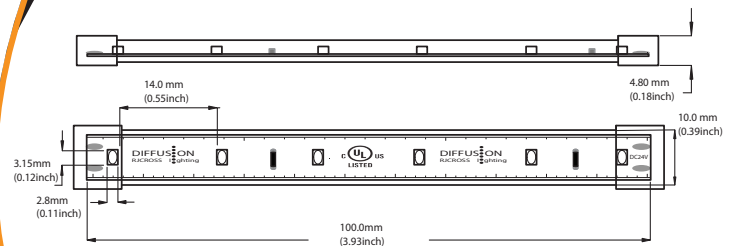

Custom lengths available upon request

Specifications

- LED : 4.8 W/m (1.5W/ft)
- Lamp Life : 50,000 hrs LM80
- LED/Meter : 60/m (18/ft)
- Power Input : 24V DC
- CRI > 91

Lumens

- 2700K = 394 lm/m (120 lm/ft) ●
- 3000K = 416 lm/m (126 lm/ft) ●
- 3400K = 438 lm/m (132 lm/ft) ●
- 4100K = 460 lm/m (140 lm/ft) ○

Custom Kelvins available upon request

ORDERING

CODE	LENGTH	VOLTAGE	KELVIN
SL1-OUT	xx	24V	xxxx
SL1-OUT	16 ft 32 ft	24 Volt	2700 K 3000 K 3400 K 4100 K

- 1 BIN SELECTION
- 2 STEP MACADAM ELLIPSE
- 3 TEST QUALITY CONTROL