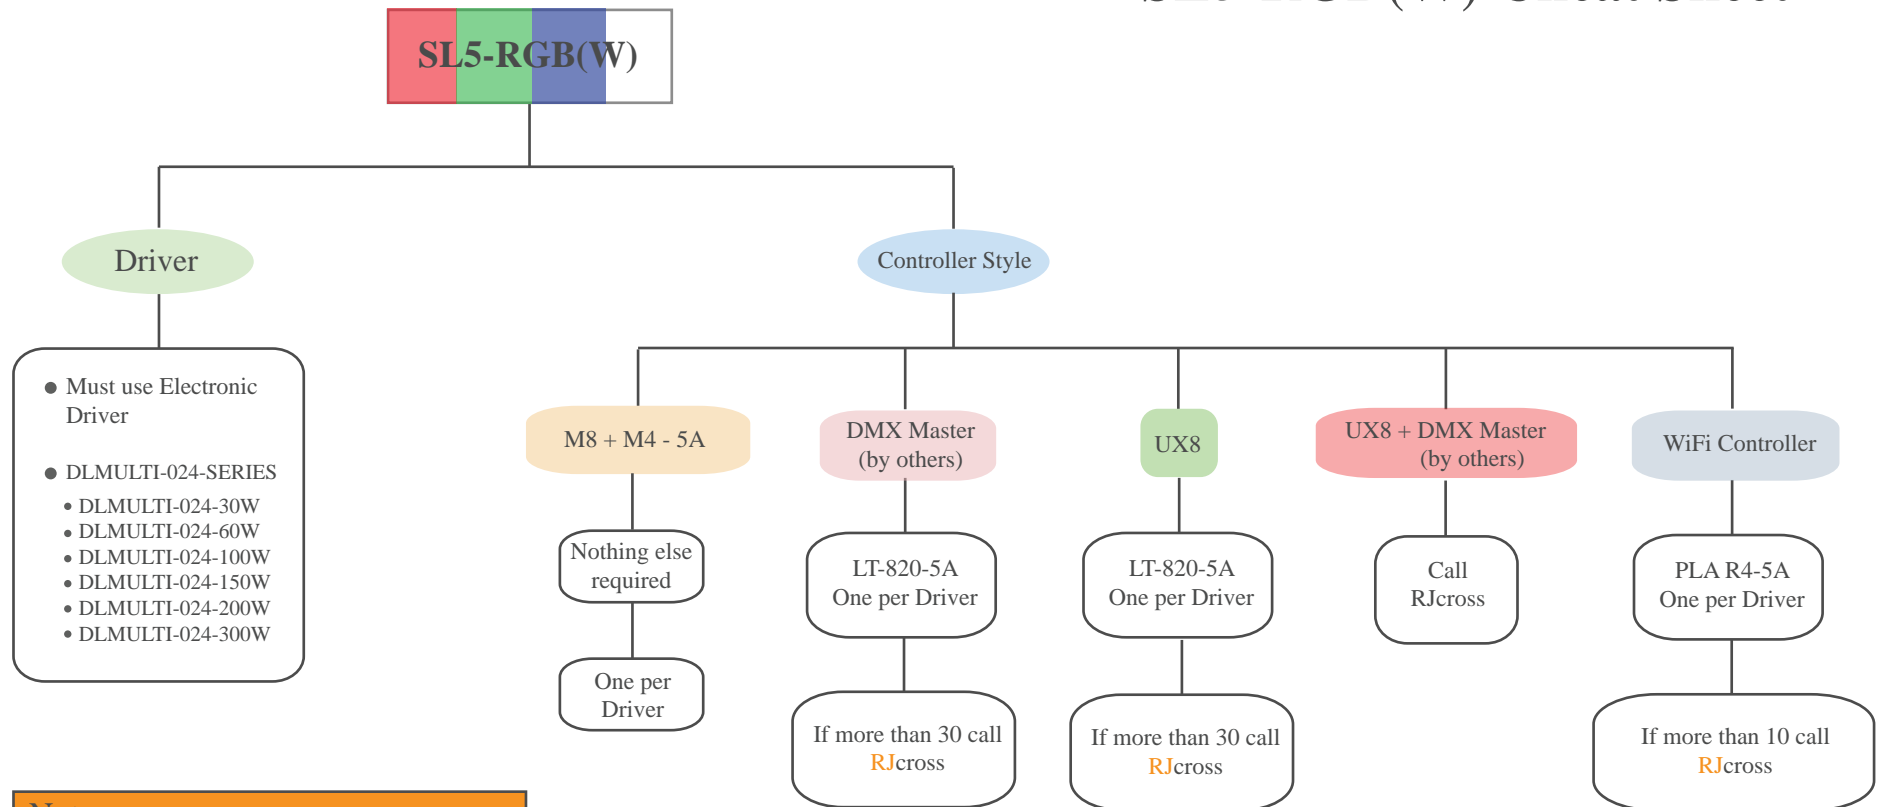

SL5-RGB(W) Cheat Sheet

Notes	
RGB Indoor, 10mm	(4.32w/ft)
RGB Outdoor, 12mm	
RGBW Indoor, 12mm	(6w/ft)
RGBW Outdoor, 14mm	

- ✓ RGB requires 4 Wires
- ✓ RGBW requires 5 Wires