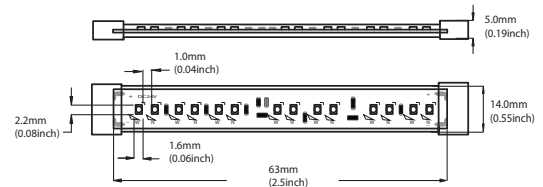

SL7.5 - OUT- DW Diffusion LED Strip

Description

Diffusion LED Strip SL7.5-DW is a flexible 14mm wide linear LED strip. That dims to warm, It can cut every 14 LED chips (63mm/2.5").

Note: SL7.5 needs to be installed in aluminum channel

Features

- 3M industrial strength adhesive tape (included)
- Long life LED : 50,000 hrs
- Dimmable with dimming power supply
- Dim to Warm

Custom lengths recommended

Specifications

- LED : ≤ 18 W/m (5W/ft)
- Lamp Life : 50,000 hrs LM80
- Power Input : 24V DC
- CRI > 95

Lumens

≤ 1770 /M exact Kelvin range will slightly change

Must order in custom cuts
No connectors for SL7 series

ORDERING
CODE

SL7.5-OUT-DW

LENGTH

xx

VOLTAGE

24V

KELVIN

1800/3000

SL7.5-OUT-DW

24 Volt

- 1 BIN SELECTION
- 2 STEP MACADAM ELLIPSE
- 3 TEST QUALITY CONTROL