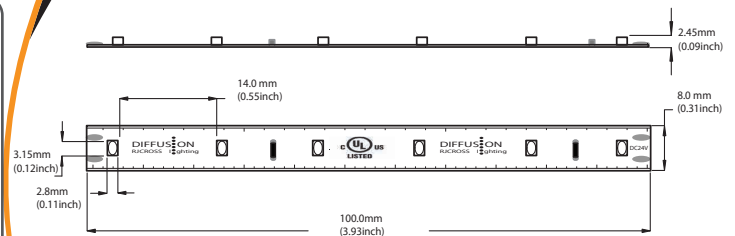

SL1 - Indoor Diffusion LED Strip

Description

Diffusion SL-1 is a flexible 8mm wide linear LED strip. It is available in 16' and 100' rolls that can be cut every 6 LEDs (100mm or 4").

Features

- 3M industrial strength adhesive tape
- Long life LED : 50,000 hrs
- Dimmable with dimming power supply
- 2' power feeds on both ends of every roll

Custom lengths available upon request

Specifications

- LED : 4.8 W/m (1.5W/ft)
- Lamp Life : 50,000 hrs LM80
- LED/Meter : 60/m (18/ft)
- Power Input : 24V DC
- CRI > 91

Lumens

2700K = 394 lm/m (120 lm/ft) ●

3000K = 416 lm/m (126 lm/ft) ●

3400K = 438 lm/m (132 lm/ft) ●

4100K = 460 lm/m (140 lm/ft) ○

Custom Kelvins available upon request

ORDERING
CODE

LENGTH

VOLTAGE

KELVIN

SL1-IN

xx

24V

xxxx

SL1-IN

16 ft
100 ft

24 Volt

2700 K
3000 K
3400 K
4100 K

1. 1 BIN SELECTION
2. 2 STEP MACADAM ELLIPSE
3. 3 TEST QUALITY CONTROL