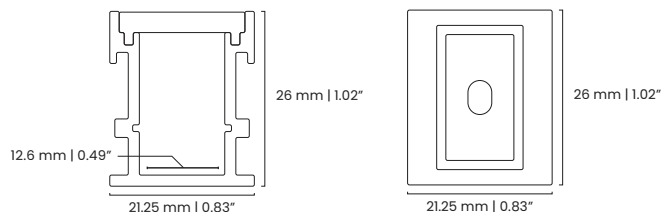

Diagram

diffusionlighting.com
1-(866)-JRCROSS (752-7677)