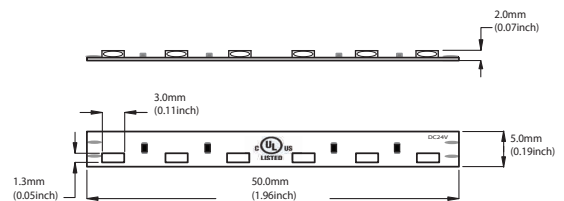

SL4 - Indoor Diffusion LED Strip

Description

Diffusion SL-4 is a flexible 5mm wide side mount linear LED strip. It is available in 16' rolls that can be cut every 6 LEDs (50mm or 2").

Features

- 3M industrial strength adhesive tape
- Long life LED : 50,000 hrs
- Dimmable with dimming power supply
- 2' power feeds on both ends of every roll

Custom lengths available upon request

Specifications

- LED : 10 W/m (3 W/ft)
- Lamp Life : 50,000 hrs LM80
- LED/Meter : 120/m (36/ft)
- Power Input : 24V DC
- CRI > 91

Lumens

3000K = 728 lm/m (222 lm/ft)

4000K = 812 lm/m (247 lm/ft)

Custom Kelvins available upon request

ORDERING CODE	LENGTH	VOLTAGE	KELVIN
SL4-IN	xx	24V	xxxx
SL4-IN	16 ft	24 Volt	3000 K 4000 K

1. 1 BIN SELECTION
2. 2 STEP MACADAM ELLIPSE
3. 3 TEST QUALITY CONTROL